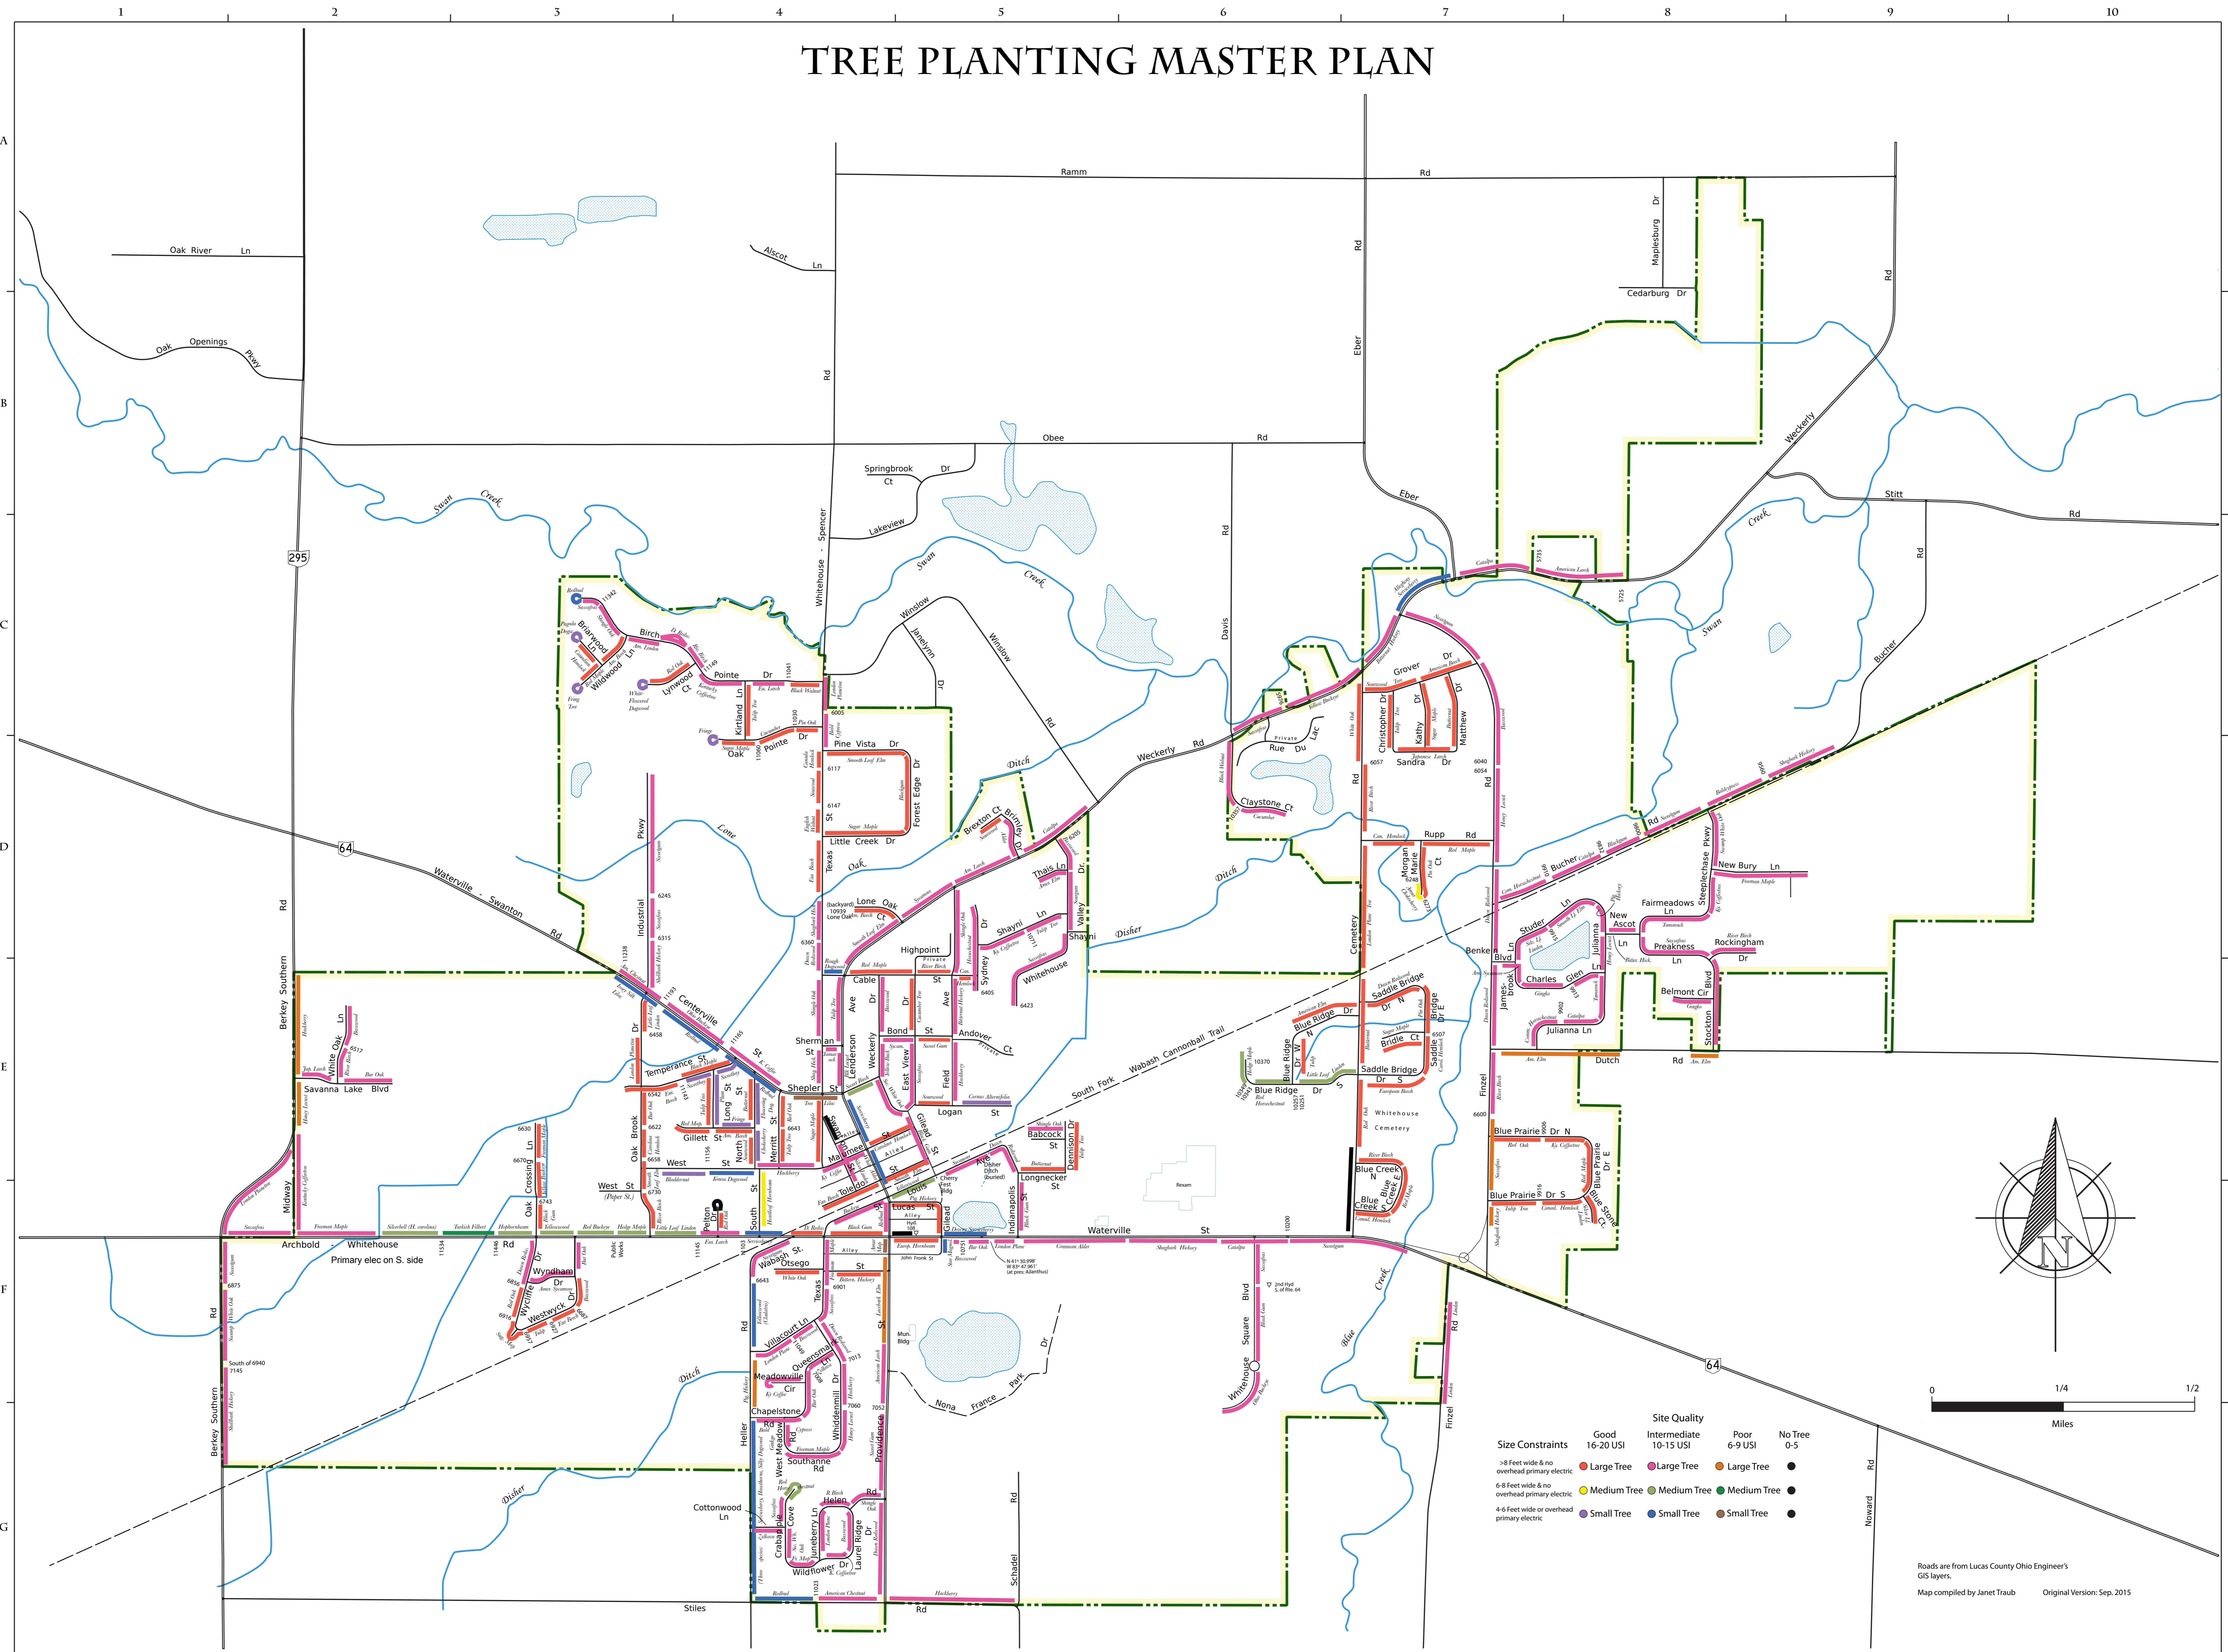

WHITEHOUSE, OHIO

TREE PLANTING MASTER PLAN

Size Constraints	Site Quality			
	Good 16-20 USI	Intermediate 10-15 USI	Poor 6-9 USI	No Tree 0-5
>8 Feet wide & no overhead primary electric	Large Tree	Large Tree	Large Tree	●
6-8 Feet wide & no overhead primary electric	Medium Tree	Medium Tree	Medium Tree	●
4-6 Feet wide or overhead primary electric	Small Tree	Small Tree	Small Tree	●

Roads are from Lucas County Ohio Engineer's GIS layers.
Map compiled by Janet Traub Original Version: Sep. 2015