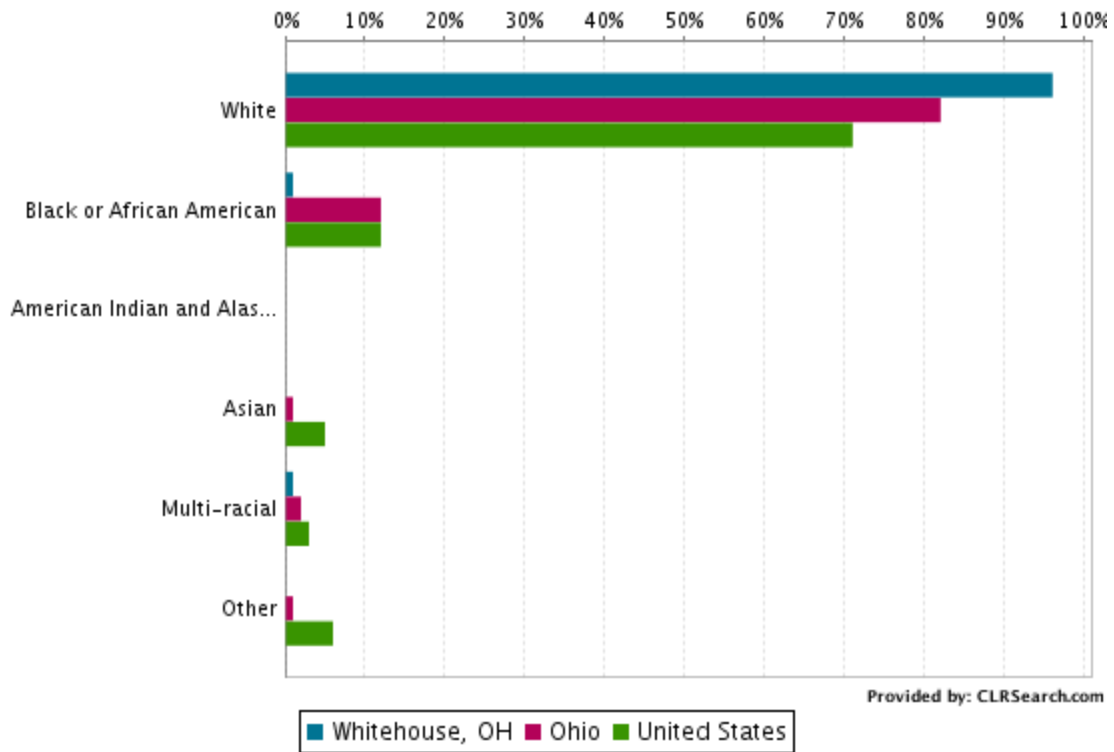

WHITEHOUSE POLICE DEPARTMENT						
6925 PROVIDENCE ST., WHITEHOUSE, OHIO 43571						
2017 GENDER AND RACE/ETHNICITY STATISTICS:						
SELF-INITIATED TRAFFIC STOPS (January 1 - December 31, 2017)						
DATA COLLECTION IAW OCCPAB STANDARD 6.2017.6						
<b>TOTAL NUMBER OF TRAFFIC WARNINGS</b>		363	<b>MALES</b>	197	<b>FEMALES</b>	166
RACE/ETHNICITY & GENDER STATISTICS						
WHITE MALES	186	WHITE FEMALES	154	TOTAL	340	
BLACK MALES	5	BLACK FEMALES	6	TOTAL	11	
HISPANIC MALES	1	HISPANIC FEMALES	2	TOTAL	3	
ASIAN/P.I. MALES	4	ASIAN/P.I. FEMALES	3	TOTAL	7	
MID. EASTERN MALES	1	MID.EASTERN FEMALES	1	TOTAL	2	
NATIVE AMER. MALES	0	NATIVE AMER. FEMALES	0	TOTAL	0	
<b>TOTAL NUMBER OF TRAFFIC CITATIONS</b>		249	<b>MALES</b>	142	<b>FEMALES</b>	107
RACE/ETHNICITY & GENDER STATISTICS						
WHITE MALES	129	WHITE FEMALES	92	TOTAL	221	
BLACK MALES	8	BLACK FEMALES	11	TOTAL	19	
HISPANIC MALES	3	HISPANIC FEMALES	2	TOTAL	5	
ASIAN/P.I. MALES	1	ASIAN/P.I. FEMALES	1	TOTAL	2	
MID. EASTERN MALES	1	MID.EASTERN FEMALES	1	TOTAL	2	
NATIVE AMER. MALES	0	NATIVE AMER. FEMALES	0	TOTAL	0	

### Whitehouse Police Department 2017 Self-Initiated Traffic Stops - Warnings Issued

**Whitehouse Police Department  
2017 Self-Initiated Traffic Stops - Citations Issued**