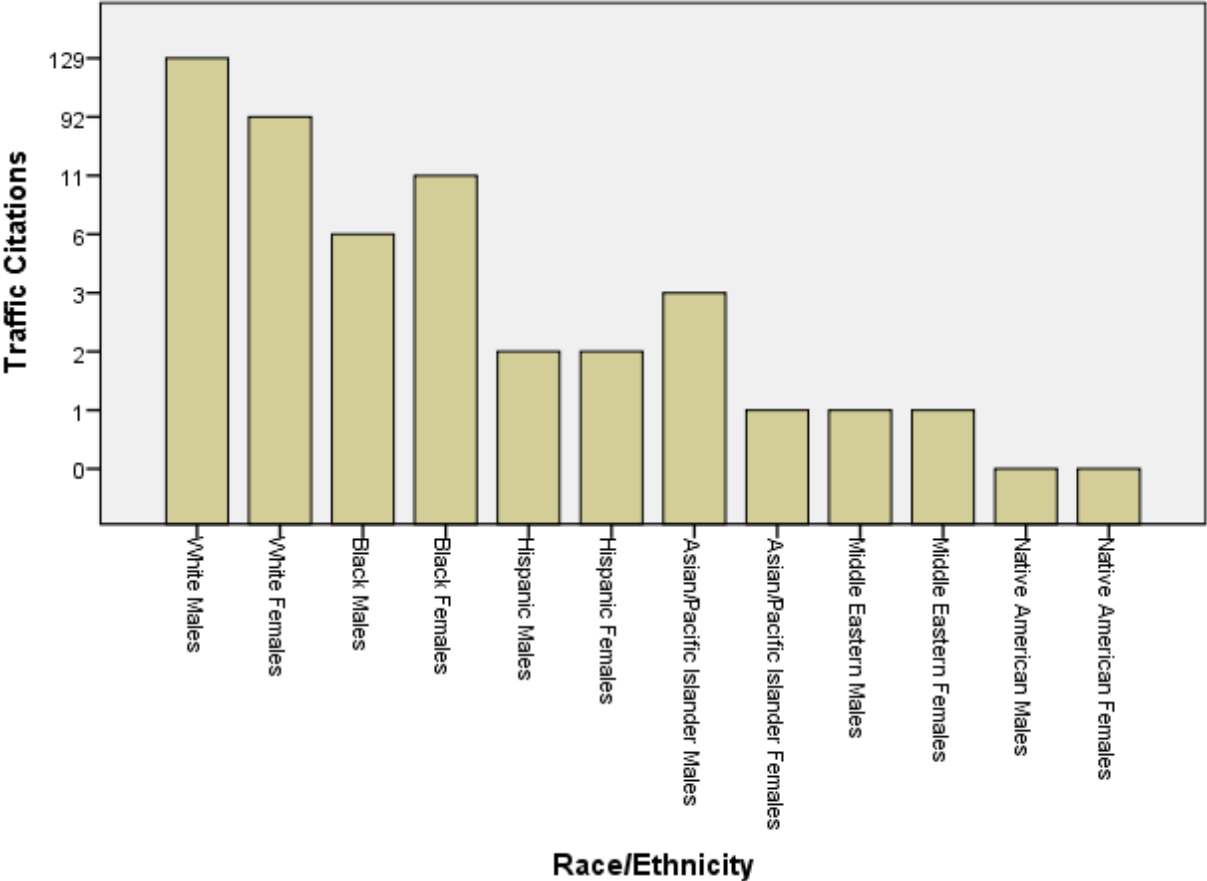

WHITEHOUSE POLICE DEPARTMENT						
6925 PROVIDENCE ST., WHITEHOUSE, OHIO 43571						
2017 GENDER AND RACE/ETHNICITY STATISTICS:						
SELF-INITIATED TRAFFIC STOPS (January 1 - December 31, 2017)						
DATA COLLECTION IAW OCCPAB STANDARD 6.2017.6						
<b>TOTAL NUMBER OF TRAFFIC WARNINGS</b>		363	<b>MALES</b>	197	<b>FEMALES</b>	166
RACE/ETHNICITY & GENDER STATISTICS						
WHITE MALES	186	WHITE FEMALES	154	TOTAL	340	
BLACK MALES	5	BLACK FEMALES	6	TOTAL	11	
HISPANIC MALES	1	HISPANIC FEMALES	2	TOTAL	3	
ASIAN/P.I. MALES	4	ASIAN/P.I. FEMALES	3	TOTAL	7	
MID. EASTERN MALES	1	MID.EASTERN FEMALES	1	TOTAL	2	
NATIVE AMER. MALES	0	NATIVE AMER. FEMALES	0	TOTAL	0	
<b>TOTAL NUMBER OF TRAFFIC CITATIONS</b>		249	<b>MALES</b>	142	<b>FEMALES</b>	107
RACE/ETHNICITY & GENDER STATISTICS						
WHITE MALES	129	WHITE FEMALES	92	TOTAL	221	
BLACK MALES	8	BLACK FEMALES	11	TOTAL	19	
HISPANIC MALES	3	HISPANIC FEMALES	2	TOTAL	5	
ASIAN/P.I. MALES	1	ASIAN/P.I. FEMALES	1	TOTAL	2	
MID. EASTERN MALES	1	MID.EASTERN FEMALES	1	TOTAL	2	
NATIVE AMER. MALES	0	NATIVE AMER. FEMALES	0	TOTAL	0	

### Whitehouse Police Department 2017 Self-Initiated Traffic Stops - Warnings Issued

**Whitehouse Police Department  
2017 Self-Initiated Traffic Stops - Citations Issued**