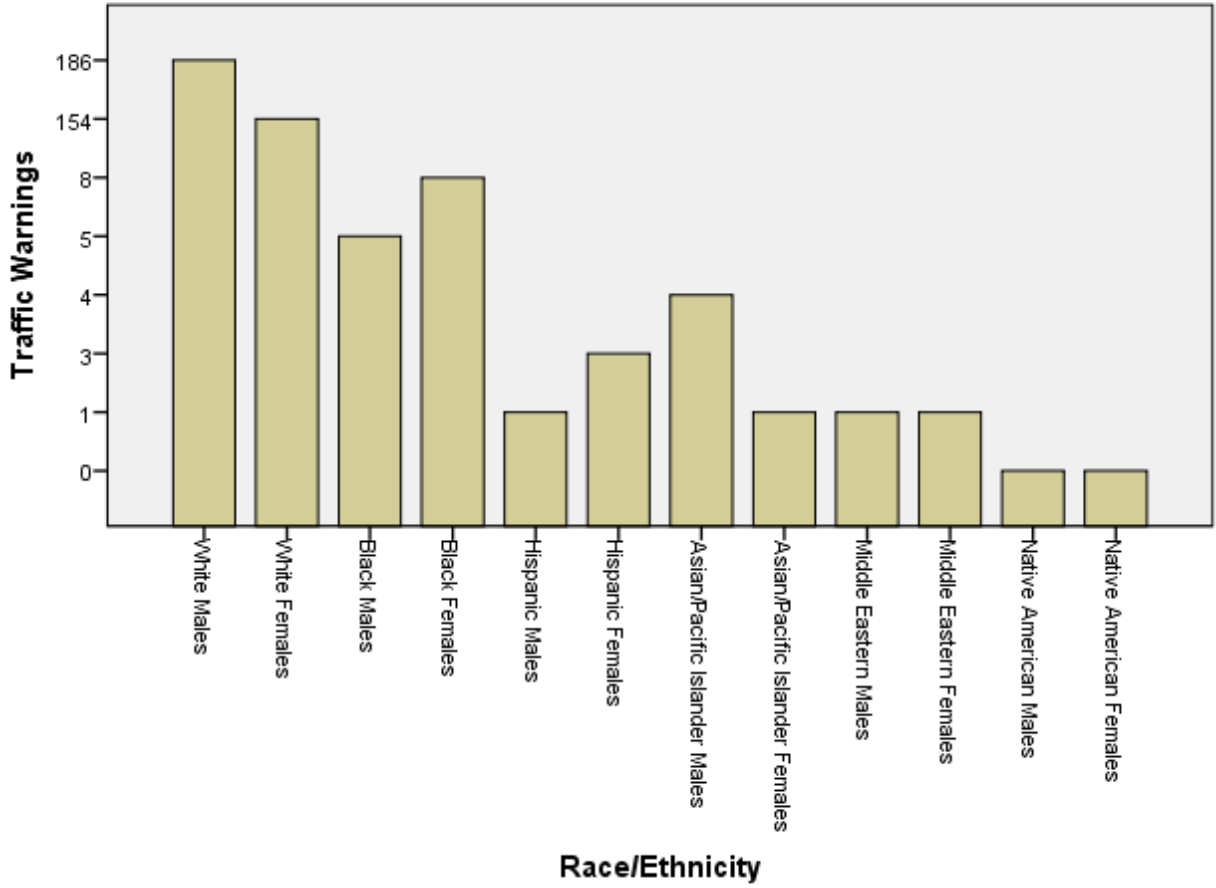

WHITEHOUSE POLICE DEPARTMENT						
6925 PROVIDENCE ST., WHITEHOUSE, OHIO 43571						
2017 GENDER AND RACE/ETHNICITY STATISTICS:						
SELF-INITIATED TRAFFIC STOPS (January 1 - December 31, 2017)						
DATA COLLECTION IAW OCCPAB STANDARD 6.2017.6						
<b>TOTAL NUMBER OF TRAFFIC WARNINGS</b>		363	<b>MALES</b>	197	<b>FEMALES</b>	166
RACE/ETHNICITY & GENDER STATISTICS						
WHITE MALES	186	WHITE FEMALES	154	TOTAL	340	
BLACK MALES	5	BLACK FEMALES	6	TOTAL	11	
HISPANIC MALES	1	HISPANIC FEMALES	2	TOTAL	3	
ASIAN/P.I. MALES	4	ASIAN/P.I. FEMALES	3	TOTAL	7	
MID. EASTERN MALES	1	MID.EASTERN FEMALES	1	TOTAL	2	
NATIVE AMER. MALES	0	NATIVE AMER. FEMALES	0	TOTAL	0	
<b>TOTAL NUMBER OF TRAFFIC CITATIONS</b>		249	<b>MALES</b>	142	<b>FEMALES</b>	107
RACE/ETHNICITY & GENDER STATISTICS						
WHITE MALES	129	WHITE FEMALES	92	TOTAL	221	
BLACK MALES	8	BLACK FEMALES	11	TOTAL	19	
HISPANIC MALES	3	HISPANIC FEMALES	2	TOTAL	5	
ASIAN/P.I. MALES	1	ASIAN/P.I. FEMALES	1	TOTAL	2	
MID. EASTERN MALES	1	MID.EASTERN FEMALES	1	TOTAL	2	
NATIVE AMER. MALES	0	NATIVE AMER. FEMALES	0	TOTAL	0	

### Whitehouse Police Department 2017 Self-Initiated Traffic Stops - Warnings Issued

**Whitehouse Police Department  
2017 Self-Initiated Traffic Stops - Citations Issued**