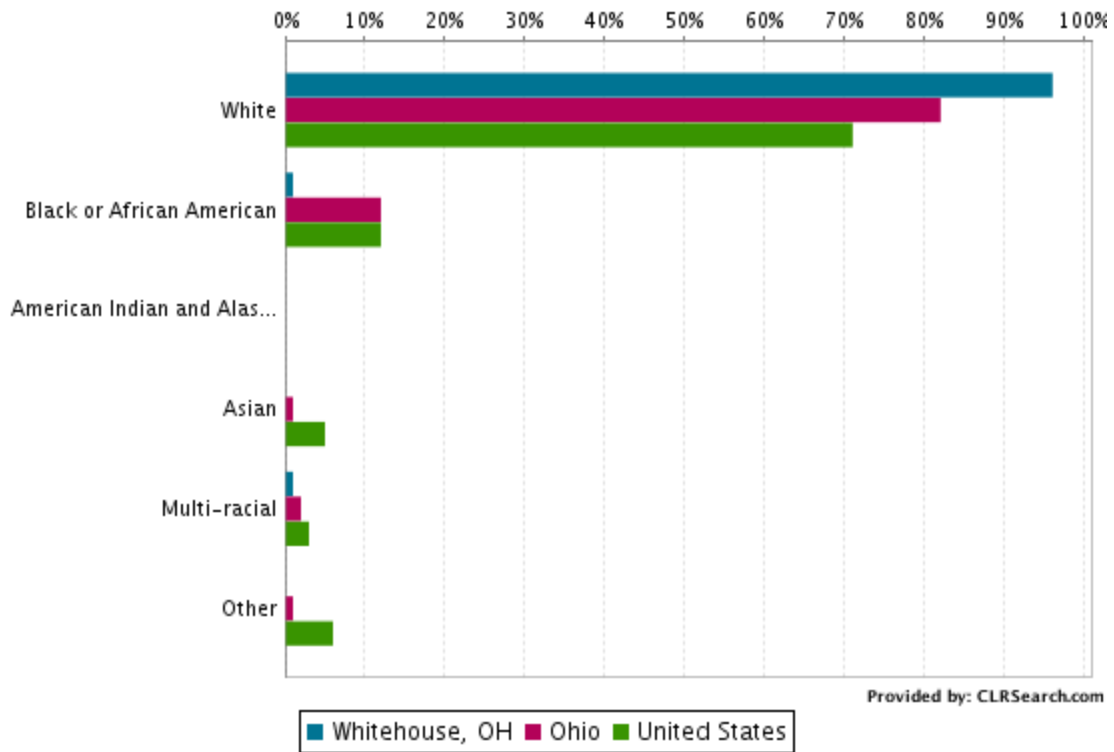

WHITEHOUSE POLICE DEPARTMENT						
6925 PROVIDENCE ST., WHITEHOUSE, OHIO 43571						
2017 GENDER AND RACE/ETHNICITY STATISTICS:						
SELF-INITIATED TRAFFIC STOPS (January 1 - December 31, 2017)						
DATA COLLECTION IAW OCCPAB STANDARD 6.2017.6						
TOTAL NUMBER OF TRAFFIC WARNINGS		363	MALES	197	FEMALES	166
RACE/ETHNICITY & GENDER STATISTICS						
WHITE MALES	186	WHITE FEMALES	154	TOTAL	340	
BLACK MALES	5	BLACK FEMALES	6	TOTAL	11	
HISPANIC MALES	1	HISPANIC FEMALES	2	TOTAL	3	
ASIAN/P.I. MALES	4	ASIAN/P.I. FEMALES	3	TOTAL	7	
MID. EASTERN MALES	1	MID.EASTERN FEMALES	1	TOTAL	2	
NATIVE AMER. MALES	0	NATIVE AMER. FEMALES	0	TOTAL	0	
TOTAL NUMBER OF TRAFFIC CITATIONS		249	MALES	142	FEMALES	107
RACE/ETHNICITY & GENDER STATISTICS						
WHITE MALES	129	WHITE FEMALES	92	TOTAL	221	
BLACK MALES	8	BLACK FEMALES	11	TOTAL	19	
HISPANIC MALES	3	HISPANIC FEMALES	2	TOTAL	5	
ASIAN/P.I. MALES	1	ASIAN/P.I. FEMALES	1	TOTAL	2	
MID. EASTERN MALES	1	MID.EASTERN FEMALES	1	TOTAL	2	
NATIVE AMER. MALES	0	NATIVE AMER. FEMALES	0	TOTAL	0	

Whitehouse Police Department 2017 Self-Initiated Traffic Stops - Warnings Issued

Whitehouse Police Department 2017 Self-Initiated Traffic Stops - Citations Issued

2012 Population by Race for Whitehouse, OH

(Data retrieved March 20, 2018, from: <https://www.clrsearch.com/43571-Demographics/Population-by-Race-and-Ethnicity>)