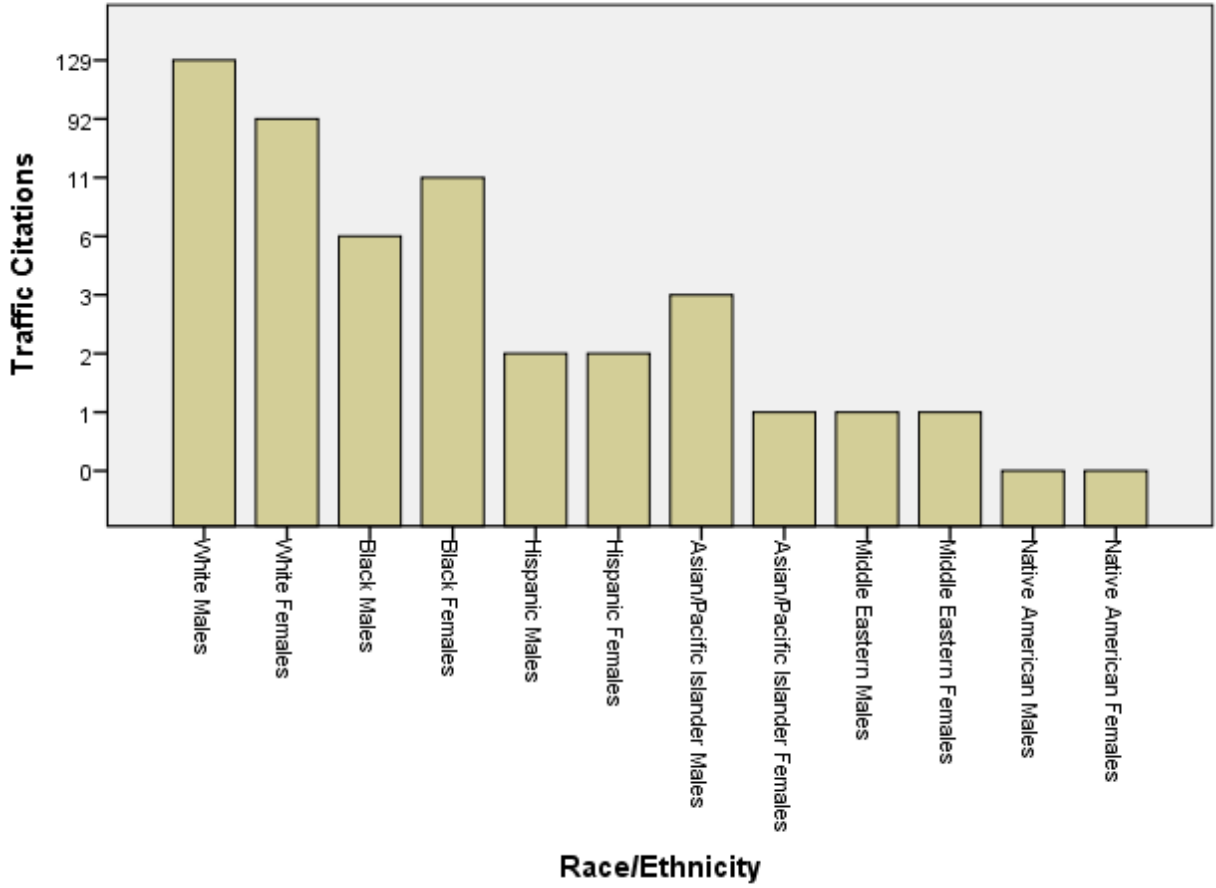

WHITEHOUSE POLICE DEPARTMENT						
6925 PROVIDENCE ST., WHITEHOUSE, OHIO 43571						
2017 GENDER AND RACE/ETHNICITY STATISTICS:						
SELF-INITIATED TRAFFIC STOPS (January 1 - December 31, 2017)						
DATA COLLECTION IAW OCCPAB STANDARD 6.2017.6						
TOTAL NUMBER OF TRAFFIC WARNINGS		363	MALES	197	FEMALES	166
RACE/ETHNICITY & GENDER STATISTICS						
WHITE MALES	186	WHITE FEMALES	154	TOTAL	340	
BLACK MALES	5	BLACK FEMALES	6	TOTAL	11	
HISPANIC MALES	1	HISPANIC FEMALES	2	TOTAL	3	
ASIAN/P.I. MALES	4	ASIAN/P.I. FEMALES	3	TOTAL	7	
MID. EASTERN MALES	1	MID.EASTERN FEMALES	1	TOTAL	2	
NATIVE AMER. MALES	0	NATIVE AMER. FEMALES	0	TOTAL	0	
TOTAL NUMBER OF TRAFFIC CITATIONS		249	MALES	142	FEMALES	107
RACE/ETHNICITY & GENDER STATISTICS						
WHITE MALES	129	WHITE FEMALES	92	TOTAL	221	
BLACK MALES	8	BLACK FEMALES	11	TOTAL	19	
HISPANIC MALES	3	HISPANIC FEMALES	2	TOTAL	5	
ASIAN/P.I. MALES	1	ASIAN/P.I. FEMALES	1	TOTAL	2	
MID. EASTERN MALES	1	MID.EASTERN FEMALES	1	TOTAL	2	
NATIVE AMER. MALES	0	NATIVE AMER. FEMALES	0	TOTAL	0	

Whitehouse Police Department 2017 Self-Initiated Traffic Stops - Warnings Issued

Whitehouse Police Department 2017 Self-Initiated Traffic Stops - Citations Issued

2012 Population by Race for Whitehouse, OH

(Data retrieved March 20, 2018, from: <https://www.clrsearch.com/43571-Demographics/Population-by-Race-and-Ethnicity>)