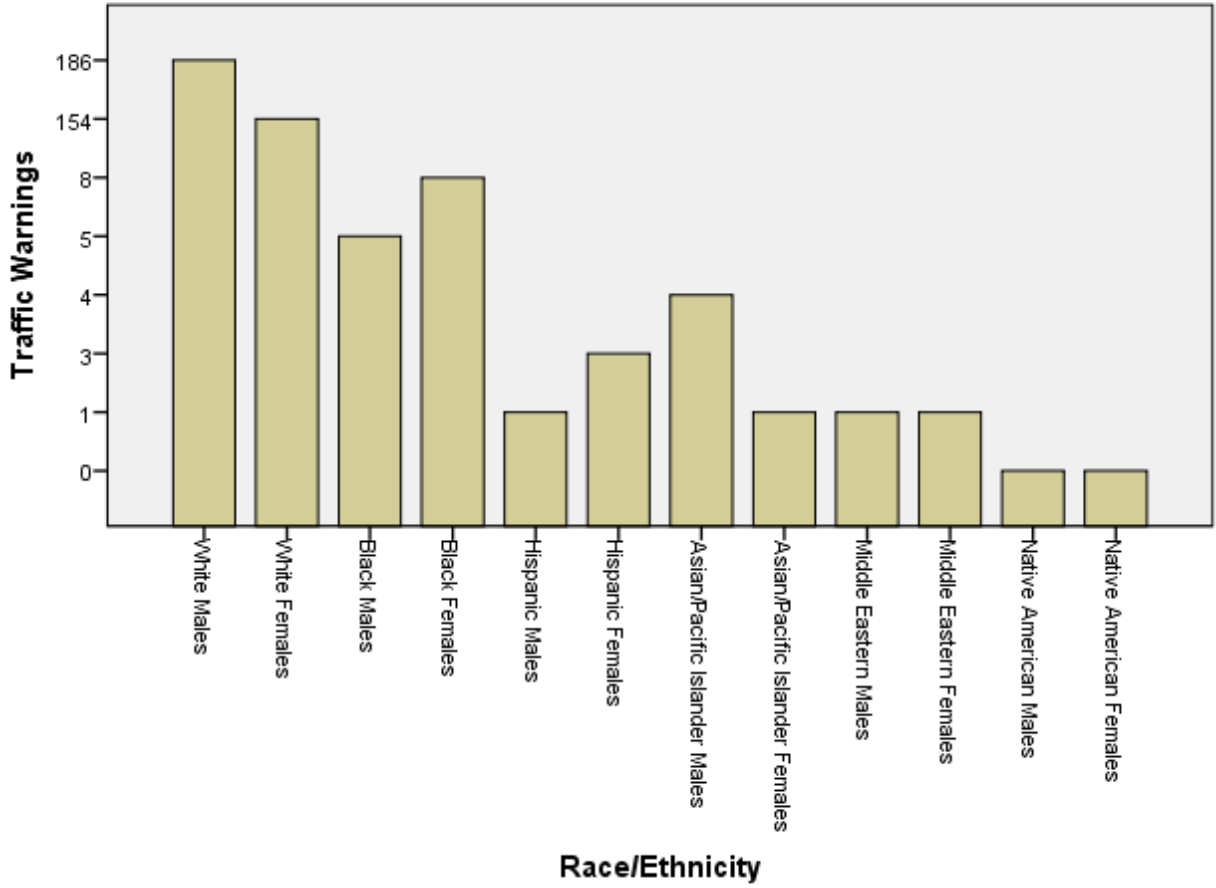

WHITEHOUSE POLICE DEPARTMENT						
6925 PROVIDENCE ST., WHITEHOUSE, OHIO 43571						
2017 GENDER AND RACE/ETHNICITY STATISTICS:						
SELF-INITIATED TRAFFIC STOPS (January 1 - December 31, 2017)						
DATA COLLECTION IAW OCCPAB STANDARD 6.2017.6						
TOTAL NUMBER OF TRAFFIC WARNINGS		363	MALES	197	FEMALES	166
RACE/ETHNICITY & GENDER STATISTICS						
WHITE MALES	186	WHITE FEMALES	154	TOTAL	340	
BLACK MALES	5	BLACK FEMALES	6	TOTAL	11	
HISPANIC MALES	1	HISPANIC FEMALES	2	TOTAL	3	
ASIAN/P.I. MALES	4	ASIAN/P.I. FEMALES	3	TOTAL	7	
MID. EASTERN MALES	1	MID.EASTERN FEMALES	1	TOTAL	2	
NATIVE AMER. MALES	0	NATIVE AMER. FEMALES	0	TOTAL	0	
TOTAL NUMBER OF TRAFFIC CITATIONS		249	MALES	142	FEMALES	107
RACE/ETHNICITY & GENDER STATISTICS						
WHITE MALES	129	WHITE FEMALES	92	TOTAL	221	
BLACK MALES	8	BLACK FEMALES	11	TOTAL	19	
HISPANIC MALES	3	HISPANIC FEMALES	2	TOTAL	5	
ASIAN/P.I. MALES	1	ASIAN/P.I. FEMALES	1	TOTAL	2	
MID. EASTERN MALES	1	MID.EASTERN FEMALES	1	TOTAL	2	
NATIVE AMER. MALES	0	NATIVE AMER. FEMALES	0	TOTAL	0	

Whitehouse Police Department 2017 Self-Initiated Traffic Stops - Warnings Issued

Whitehouse Police Department 2017 Self-Initiated Traffic Stops - Citations Issued

2012 Population by Race for Whitehouse, OH

(Data retrieved March 20, 2018, from: <https://www.clrsearch.com/43571-Demographics/Population-by-Race-and-Ethnicity>)